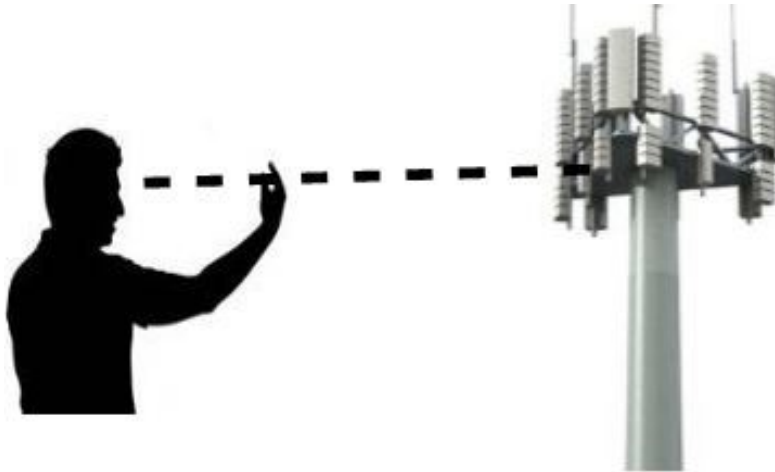

**Attention: Most People are being tracked by microwave pulses from cell towers – directed at your head. This is not a joke.**

**Your head is tracked using microwave “pulses” from cell towers – 24/7.**

**To prove this – hold your arm outstretched, level with your head, with your palm facing you. Turn around slowly thru a complete circle, and feel the microwave pulses or “pops” on your finger joints – directed at your head.**

Every cell tower within 2 miles is hitting your head, about once every second, with a microwave pulse that keeps track of your GPS coordinates. These GPS coordinates are coordinated with a supercomputer at **Schriever Air Force Base** near Colorado Springs (**Air Force Space Command**). The **CIA's Domestic Headquarters, near Denver**, are providing the funding for this illegal operation, which is a violation of the U.S. Constitution.